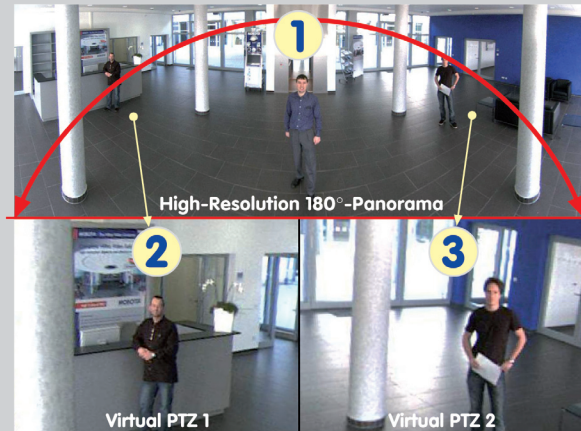

Recording. Stand-Alone.

Integrated. In every camera. Gigabytes in ring buffer. Without help of PC. Without software. Without network load. No moving parts. Pure digital in SD or USB flash. Stand alone. Or via NAS network storage. Up to terabyte. Image analysis controls frame rate. Starts and stops the recording. Records only the necessary information. Storage requirement minimal.

16GB

SDHC CARD

CLASS 10

Remote Access. Efficient.

Secure. Direct to every camera. UMTS, 3G, WLAN, internet, local company network. Without using a PC. Telephone with Web-browser is sufficient. Efficient access. Even with slow connection. Through image scaling in the camera. Details through image enlargement of selected areas. While still continuously recording full Panorama image. Research and analysis without losing detail.

Virtual PTZ. Discreet Total Overview.

Pan. Tilt. Zoom. Ceiling mounted. 360° overview. Discreet. The difference? Nothing is lost. The complete overview is recorded. Independent of live image. Detailed research through playback. More than just one camera. The advantage? Nothing moves. Nothing can wear out. Flexible display. Single-PTZ. Quad-PTZ. Panorama. And even combined.