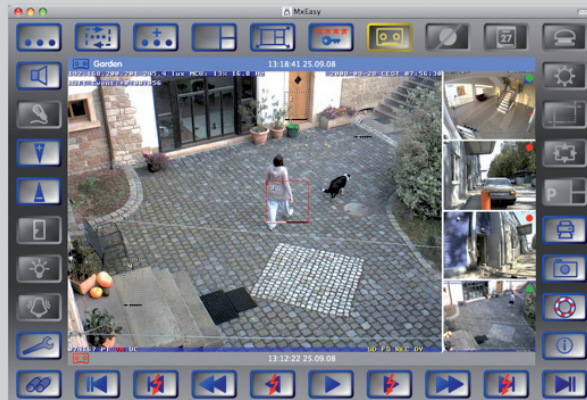

16GB

SDHC CARD

CLASS 10

Remote Access. Efficient.

Secure. Direct to every camera. UMTS, 3G, WLAN, internet, local company network. Without using a PC. Telephone with Web-browser is sufficient. Efficient access. Even with slow connection. Through image scaling in the camera. Details through image enlargement of selected areas. While still continuously recording full Panorama image. Research and analysis without losing detail.

Virtual PTZ. Discreet Total Overview.

Pan. Tilt. Zoom. Ceiling mounted. 360° overview. Discreet. The difference? Nothing is lost. The complete overview is recorded. Independent of live image. Detailed research through playback. More than just one camera. The advantage? Nothing moves. Nothing can wear out. Flexible display. Single-PTZ. Quad-PTZ. Panorama. And even combined.

The Camera. Professional.

Indoors and outdoors. One housing. Weatherproof. UV-proof. IP65. MOBOTIX of course. Discreet design. Flexible installation. A network connection is enough. For data and power. Impressive with large speaker. Sensitive with integrated microphone. Audio recording included. Motion activated. Time activated. Event activated. Flexible of course.

The Installation. Easy.

Several cameras. Quick install. Click of a button. Intuitive. Free of charge.

Video Central. Professional.

Install cameras. Manage. Configurations exchangeable. Archive. Single cameras and groups. Time synchronized search. Post processing. Image post editing. Lens correction. Extracted image area enlargement. PTZ. Print. Display. Via multiple monitors. Alarm lists. Event export. Multi level layouts. Graphical building plans.