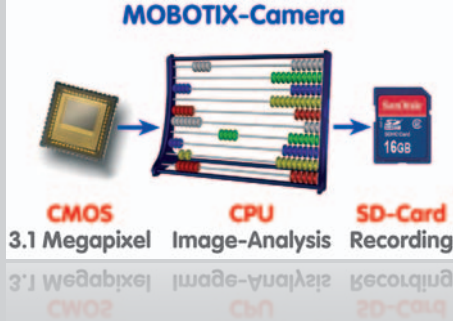

High-Resolution 180°-Panorama

Hemispheric Optics. The Overview.

The lens? Tested. In nature. Over millions of years. The Fisheye. Specifically? Complete overview. Over 180°. No dead spots. Floor to ceiling. Wall as well. In high resolution. Megapixel. Our task? Correct the image for the viewer. To a Panoramic overview. Virtual PTZ for all details. Efficient. MOBOTIX of course.

A Fisheye Alone Is Not Enough.

The distorted image needs to be converted. On the PC. Software. The classic solution. High processing requirement allows only a few cameras. Additionally. Transporting high resolution raw images. Loads of data that overload the network. Unreliable. Video compression before the conversion degrades the image quality immensely. Not by MOBOTIX.

The MOBOTIX Solution. Efficient.

Everything takes place in the camera. Decentralized. Not on the PC. MOBOTIX of course. Creating a panorama? Uncompressed raw image. Rich in detail. Only the required image data leaves the camera. Geometric data compression of around 10:1 in camera. MxPEG video compression in camera improves system performance. Additionally dozens of cameras. Fluent streaming. Image is corrected without PC. Efficient of course.