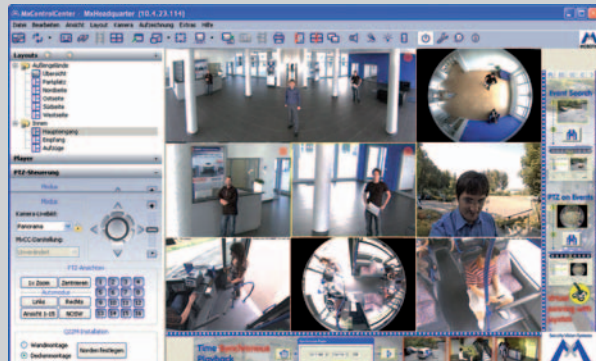

Virtual PTZ. Discreet Total Overview.

Pan. Tilt. Zoom. Ceiling mounted. 360° overview. Discreet. The difference? Nothing is lost. The complete overview is recorded. Independent of live image. Detailed research through playback. More than just one camera. The advantage? Nothing moves. Nothing can wear out. Flexible display. Single-PTZ. Quad-PTZ. Panorama. And even combined.

Mounting. Flexible.

System design. All including. Professional installation. MOBOTIX of course. Well thought out. Complete product. Synchronized. Functional. Aesthetically impressive. Mounting kits. Wall. Dropped ceilings. Poles. Protected cabling. Space for cable feeds. Stable fiberglass reinforced PBT. Extremely UV resistant. White even after years. Stainless steel vandalism proof.

The Installation. Easy.

Several cameras. Quick install. Click of a button. Intuitive. Free of charge.

Video Central. Professional.

Install cameras. Manage. Configurations exchangeable. Archive. Single cameras and groups. Time synchronized search. Post processing. Image post editing. Lens correction. Extracted image area enlargement. PTZ. Print. Display. Via multiple monitors. Alarm lists. Event export. Multi level layouts. Graphical building plans.

Without Limits. Mobile.

Buses and trains. Overall view recorded. For every eventuality. Live focus view.

No Blind Spots. All In View.

Overview in Panorama. Focus on critical areas. All with one camera.

Cost Reductions Throughout The System.